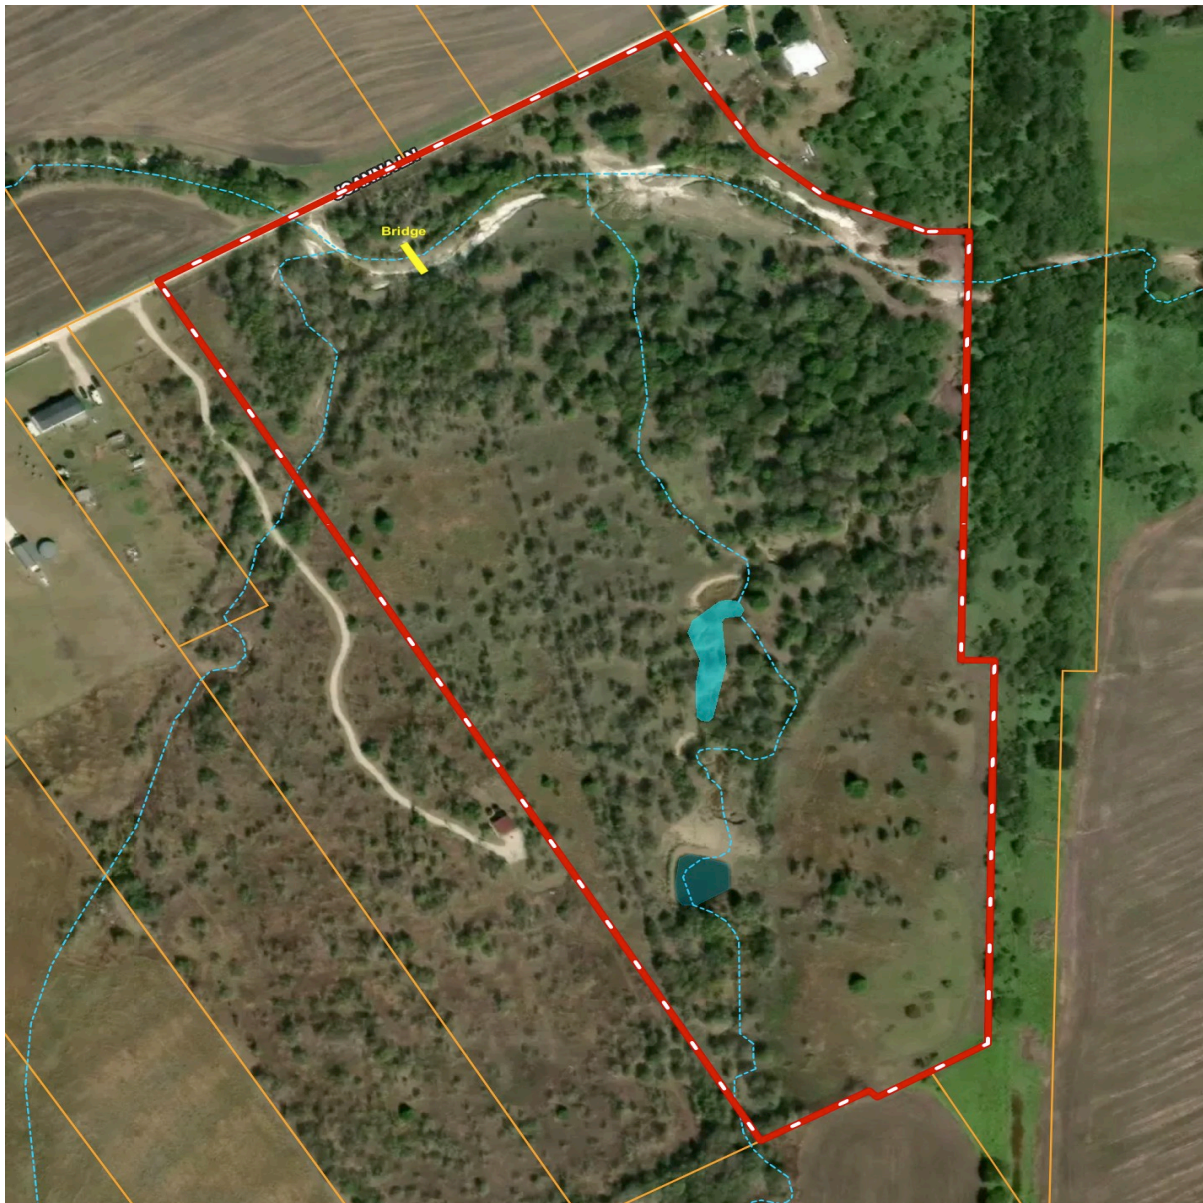

CENTURY 21

Judge Fite Company

661 JOANNA LANE

ITALY, TX 76651

\$650,000

1 acres

DESCRIPTION

+ or - 34 Acres Of Beautiful Country Land With Quick Access to I3E. This Property Has Country Living Charm With Pretty Trees, A Bridge and Running Whiterock Creek. You Will Enter The Property Through An Automated Gate. Property Already Has A Driveway and House Pad, 1 Water Meter and Is Fully Fenced with Ag Exemption. All Information Is Deemed Reliable But Not Guaranteed. Buyer and Buyer's Agent responsible for due diligence including but not limited to Taxes, ISD, Property Dimensions, etc.

CENTURY 21

Judge Fite Company

800.451.8055

PROPERTY TYPE: Land - Unimproved Land
MLS STATUS: Active
MLS: 21196241
YEAR BUILT:
COUNTY: Ellis
TRACT OR SUBDIVIION: J L Cherino
LIST DATE: 03/04/2026

AREA:
SQUARE FEET:
TOTAL BEDS:
FULL BATHS:
HALF BATHS:
ACRES: 32.4
LOT SIZE (SQFT): 1,411,344

EXTERIOR FEATURES

LOT DESCRIPTION:

- Acreage

ADDITIONAL PROPERTY DETAILS

LISTED BY: Andrew Garrett 

PHONE: 469.517.0012

BROKERED BY: Hi View Real Estate